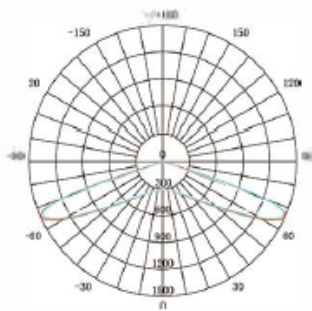

Zhejiang Seming Electronic Co., Ltd

T5S3040
IESNA Type VS Short