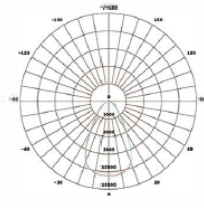

# Zhejiang Seming Electronic Co., Ltd

25D3725

Beam Angle (50%) 25DEG

40D3540

Beam Angle (50%) 40DEG

60D3560

Beam Angle (50%) 60DEG

90D3590

Beam Angle (50%) 90DEG

00D1010

Beam Angle (50%) 110DEG

Address: Haicheng Road, Baiguan Industrial District, Shangyu Area, Shaoxing City, Zhejiang province, China; Tel: +861 8267537265, **WhatsApp: +8618267537265**; Email: [sales@seminglighting.com](mailto:sales@seminglighting.com)