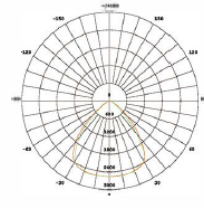

# Zhejiang Seming Electronic Co., Ltd

25D3725

Beam Angle (50%) 25DEG

40D3540

Beam Angle (50%) 40DEG

60D3560

Beam Angle (50%) 60DEG

90D3590

Beam Angle (50%) 90DEG

00D1010

Beam Angle (50%) 110DEG

Address: Haicheng Road, Baiguan Industrial District, Shangyu Area, Shaoxing City, Zhejiang province, China; Tel: +861 8267537265, **WhatsApp: +8618267537265**; Email: [sales@seminglighting.com](mailto:sales@seminglighting.com)