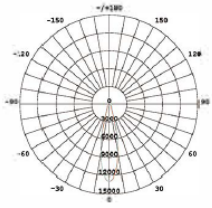

Zhejiang Seming Electronic Co., Ltd

25D3725

Beam Angle (50%) 25DEG