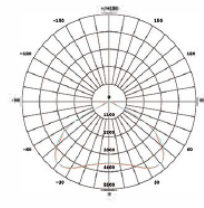

# Zhejiang Seming Electronic Co., Ltd

25D3725

Beam Angle (50%) 25DEG

40D3540

Beam Angle (50%) 40DEG

60D3560

Beam Angle (50%) 60DEG

90D3590

Beam Angle (50%) 90DEG

00D1010

Beam Angle (50%) 110DEG

Address: Haicheng Road, Baiguan Industrial District, Shangyu Area, Shaoxing City, Zhejiang province, China; Tel: +861 8267537265, **WhatsApp: +8618267537265**; Email: [sales@seminglighting.com](mailto:sales@seminglighting.com)