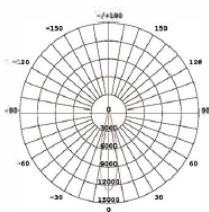

# Zhejiang Seming Electronic Co., Ltd

**T5S3040**  
IESNA Type VS Short

**11D3030**  
Beam Angle (50%) 110×40DEG

**12D1908**  
Beam Angle(50%)12DEG

**25D3725**  
Beam Angle (50%) 25DEG

**40D3540**  
Beam Angle (50%) 40DEG

**60D3560**  
Beam Angle (50%) 60DEG

**90D3590**  
Beam Angle (50%) 90DEG

**00D1010**  
Beam Angle (50%) 110DEG