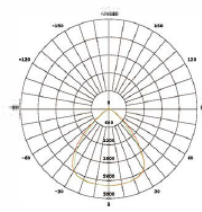

# Zhejiang Seming Electronic Co., Ltd

**T5S3040**  
IESNA Type VS Short

**11D3030**  
Beam Angle (50%) 110×40DEG

**12D1908**  
Beam Angle(50%)12DEG

**25D3725**  
Beam Angle (50%) 25DEG

**40D3540**  
Beam Angle (50%) 40DEG

**60D3560**  
Beam Angle (50%) 60DEG

**90D3590**  
Beam Angle (50%) 90DEG

**00D1010**  
Beam Angle (50%) 110DEG