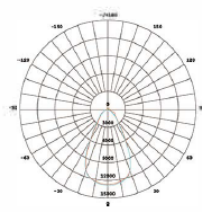

# Zhejiang Seming Electronic Co., Ltd

**T5S3040**  
IESNA Type VS Short

**11D3030**  
Beam Angle (50%) 110×40DEG

**12D1908**  
Beam Angle(50%)12DEG

**25D3725**  
Beam Angle (50%) 25DEG

**40D3540**  
Beam Angle (50%) 40DEG

**60D3560**  
Beam Angle (50%) 60DEG

**90D3590**  
Beam Angle (50%) 90DEG

**00D1010**  
Beam Angle (50%) 110DEG