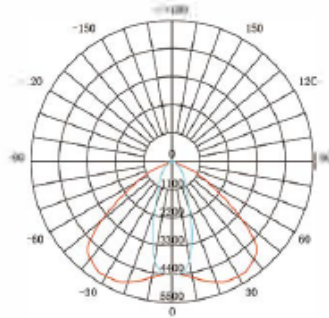

11D3030
Beam Angle (50%) 110×40DEG