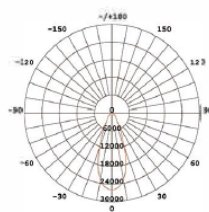

# Zhejiang Seming Electronic Co., Ltd

**T5S3040**  
IESNA Type VS Short

**11D3030**  
Beam Angle (50%) 110×40DEG

**12D1908**  
Beam Angle(50%)12DEG

**25D3725**  
Beam Angle (50%) 25DEG

**40D3540**  
Beam Angle (50%) 40DEG

**60D3560**  
Beam Angle (50%) 60DEG

**90D3590**  
Beam Angle (50%) 90DEG

**00D1010**  
Beam Angle (50%) 110DEG