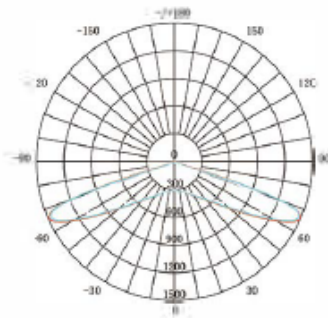

Zhejiang Seming Electronic Co., Ltd

T5S3040
IESNA Type VS Short