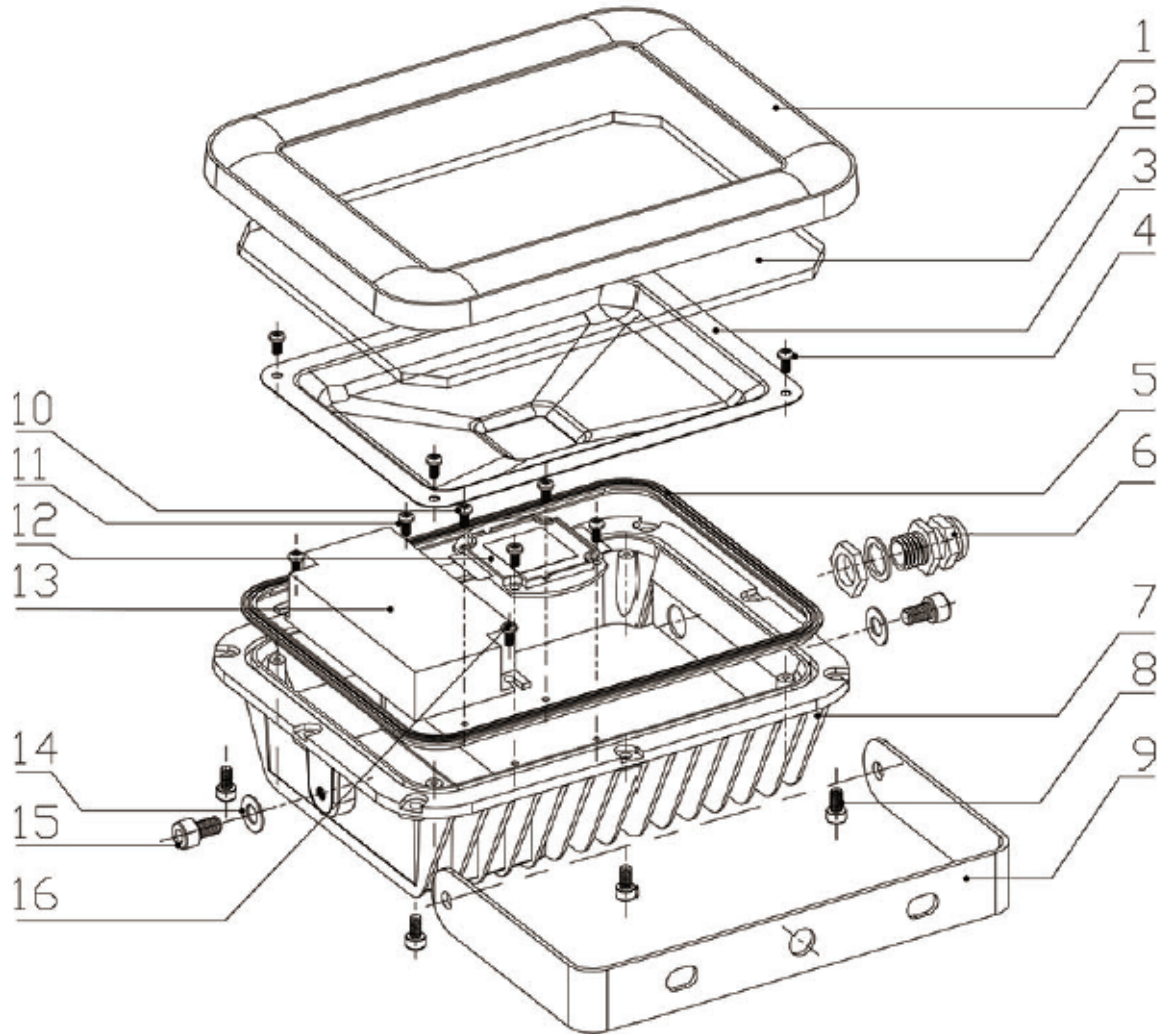

| | | |
|-------------|------------|----------------|
| temperature | | |
| Packing | 27*22.5*21 | 32.5*26.5*25.5 |
| Pcs/Ctn | 10 | |
| Volume | 0.127 | 0.21 |

Product Display

Address: Haicheng Road, Baiguan Industrial District, Shangyu Area, Shaoxing City, Zhejiang province, China; Tel: +861 8267537265, **WhatsApp: +8618267537265; Email: sales@seminglighting.com**