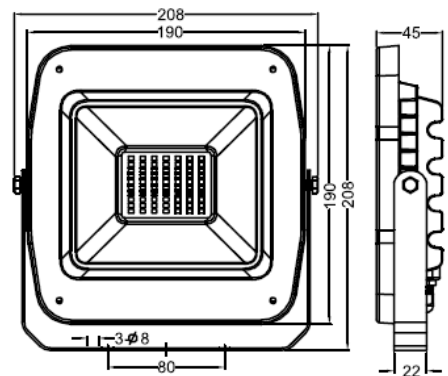

| | | |
|-------------|------------|----------------|
| temperature | | |
| Packing | 27*22.5*21 | 32.5*26.5*25.5 |
| Pcs/Ctn | 10 | |
| Volume | 0.127 | 0.21 |

Product Display

Address: Haicheng Road, Baiguan Industrial District, Shangyu Area, Shaoxing City, Zhejiang province, China; Tel: +861 8267537265, **WhatsApp: +8618267537265; Email: sales@seminglighting.com**