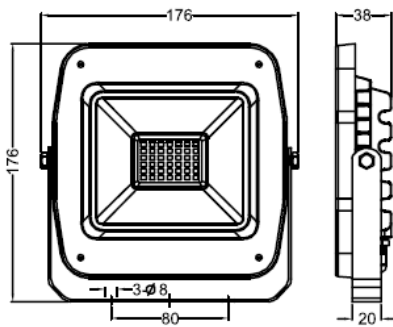

| | | |
|-------------|------------|----------------|
| temperature | | |
| Packing | 27*22.5*21 | 32.5*26.5*25.5 |
| Pcs/Ctn | 10 | |
| Volume | 0.127 | 0.21 |

Product Display

Address: Haicheng Road, Baiguan Industrial District, Shangyu Area, Shaoxing City, Zhejiang province, China; Tel: +861 8267537265, **WhatsApp: +8618267537265; Email: sales@seminglighting.com**