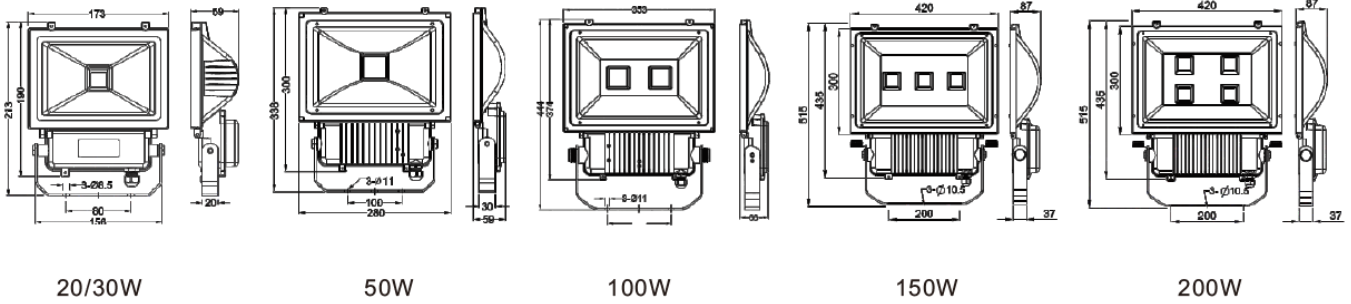

Zhejiang Seming Electronic Co., Ltd