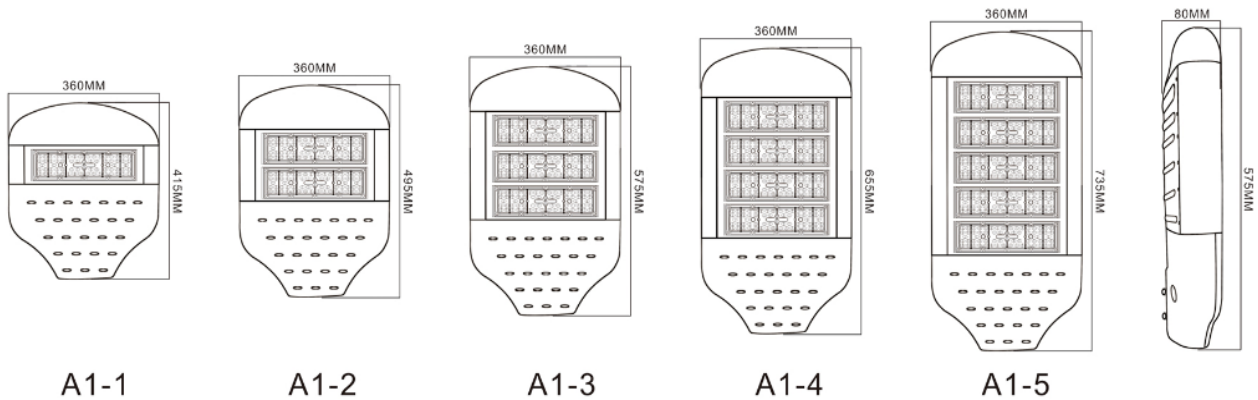

8.Water proof of IP68, avoid water vapor or corrosive gas erosion of chips and circuit boards.

9.AC90-305V, suitable for many countries.

Detailed Parameters

Model	A1-1	A1-2	A1-3	A1-4	A1-5
Power	50W	100W	150W	200W	250W
Light Source	64pcs	128pcs	192pcs	256 pcs	320 pcs
Luminous	>6500 lm	>13000 lm	>19500 lm	>26000 lm	>32500 lm
Chip Brand	LUMILEDS/OSRAM				
Driver Brand	MOSO/PHILIPS/INVENTRONICS/MEAN WELL				
Input Voltage	100-277V~50/60Hz				
CCT	3000K-5700K				
Luminous Efficiency	130 lm/w				
CRI	>Ra70				
PF	>0.95				
Total harmonic	<15%				

distortion	
IP Rating	Ip67
Working Temperature	-20°C~+50°C
Wind Proof Index	12
Working time	>50000h
Pole interface	60mm

Product Display

cd/klm ——— C0-C180, 151.8度 ——— C90-C270, 80.6度

Application

Address: Haicheng Road, Baiguan Industrial District, Shangyu Area, Shaoxing City, Zhejiang province, China; Tel: +861 8267537265, **WhatsApp: +8618267537265; Email: sales@seminglighting.com**