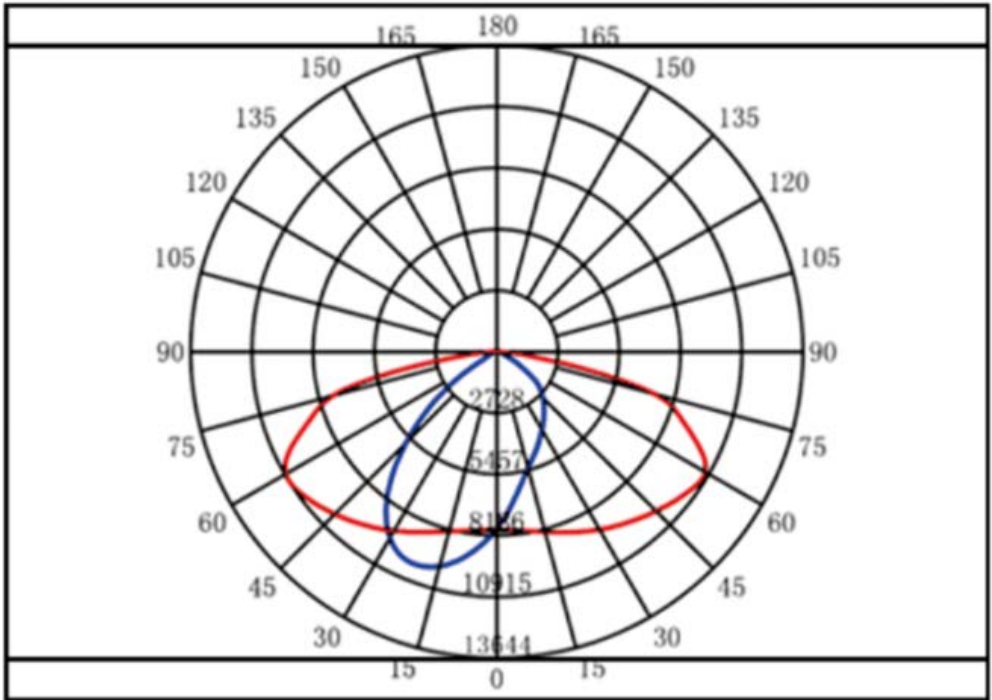

distortion	
IP Rating	Ip67
Working Temperature	-20°C~+50°C
Wind Proof Index	12
Working time	>50000h
Pole interface	60mm

Product Display

cd/klm — C0-C180, 151.8度 — C90-C270, 80.6度

Application

Address: Haicheng Road, Baiguan Industrial District, Shangyu Area, Shaoxing City, Zhejiang province, China; Tel: +861 8267537265, **WhatsApp: +8618267537265; Email: sales@seminglighting.com**