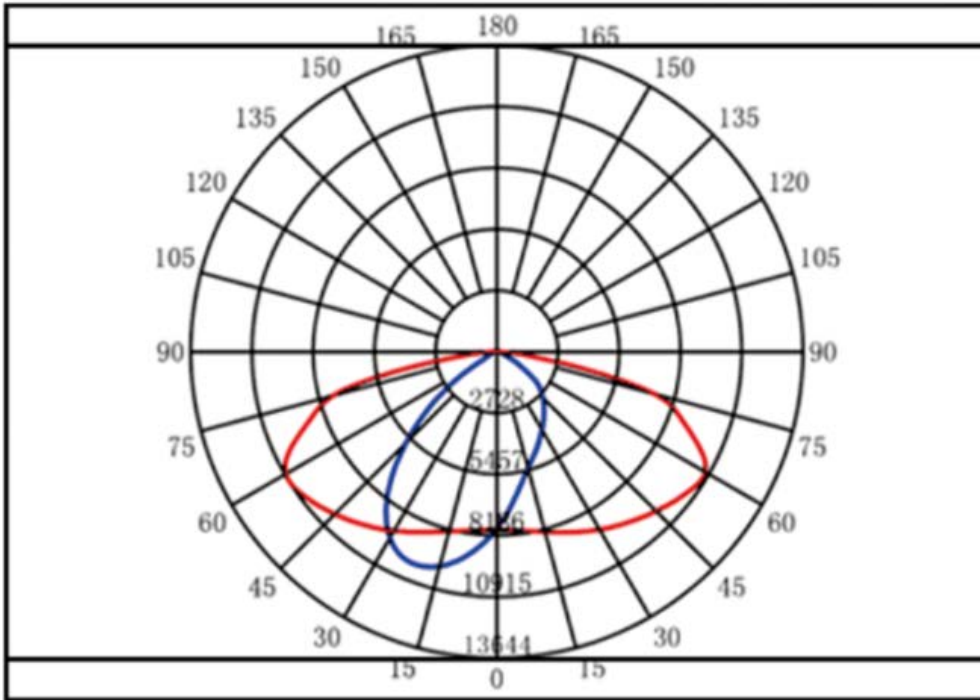

distortion	
IP Rating	Ip67
Working Temperature	-20°C~+50°C
Wind Proof Index	12
Working time	>50000h
Pole interface	60mm

Product Display

cd/klm ——— C0-C180, 151.8度 ——— C90-C270, 80.6度

Application

Address: Haicheng Road, Baiguan Industrial District, Shangyu Area, Shaoxing City, Zhejiang province, China; Tel: +861 8267537265, **WhatsApp: +8618267537265; Email: sales@seminglighting.com**