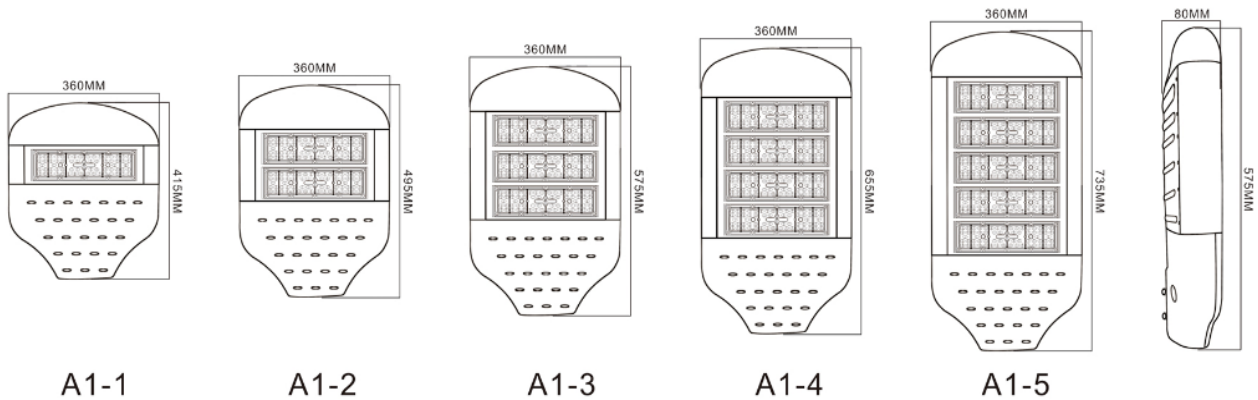

8.Water proof of IP68, avoid water vapor or corrosive gas erosion of chips and circuit boards.

9.AC90-305V, suitable for many countries.

Detailed Parameters

Model	A1-1	A1-2	A1-3	A1-4	A1-5
Power	50W	100W	150W	200W	250W
Light Source	64pcs	128pcs	192pcs	256 pcs	320 pcs
Luminous	>6500 lm	>13000 lm	>19500 lm	>26000 lm	>32500 lm
Chip Brand	LUMILEDS/OSRAM				
Driver Brand	MOSO/PHILIPS/INVENTRONICS/MEAN WELL				
Input Voltage	100-277V~50/60Hz				
CCT	3000K-5700K				
Luminous Efficiency	130 lm/w				
CRI	>Ra70				
PF	>0.95				
Total harmonic	<15%				

distortion	
IP Rating	Ip67
Working Temperature	-20°C~+50°C
Wind Proof Index	12
Working time	>50000h
Pole interface	60mm

Product Display

cd/klm — C0-C180, 151.8度 — C90-C270, 80.6度

Application

Address: Haicheng Road, Baiguan Industrial District, Shangyu Area, Shaoxing City, Zhejiang province, China; Tel: +861 8267537265, **WhatsApp: +8618267537265; Email: sales@seminglighting.com**